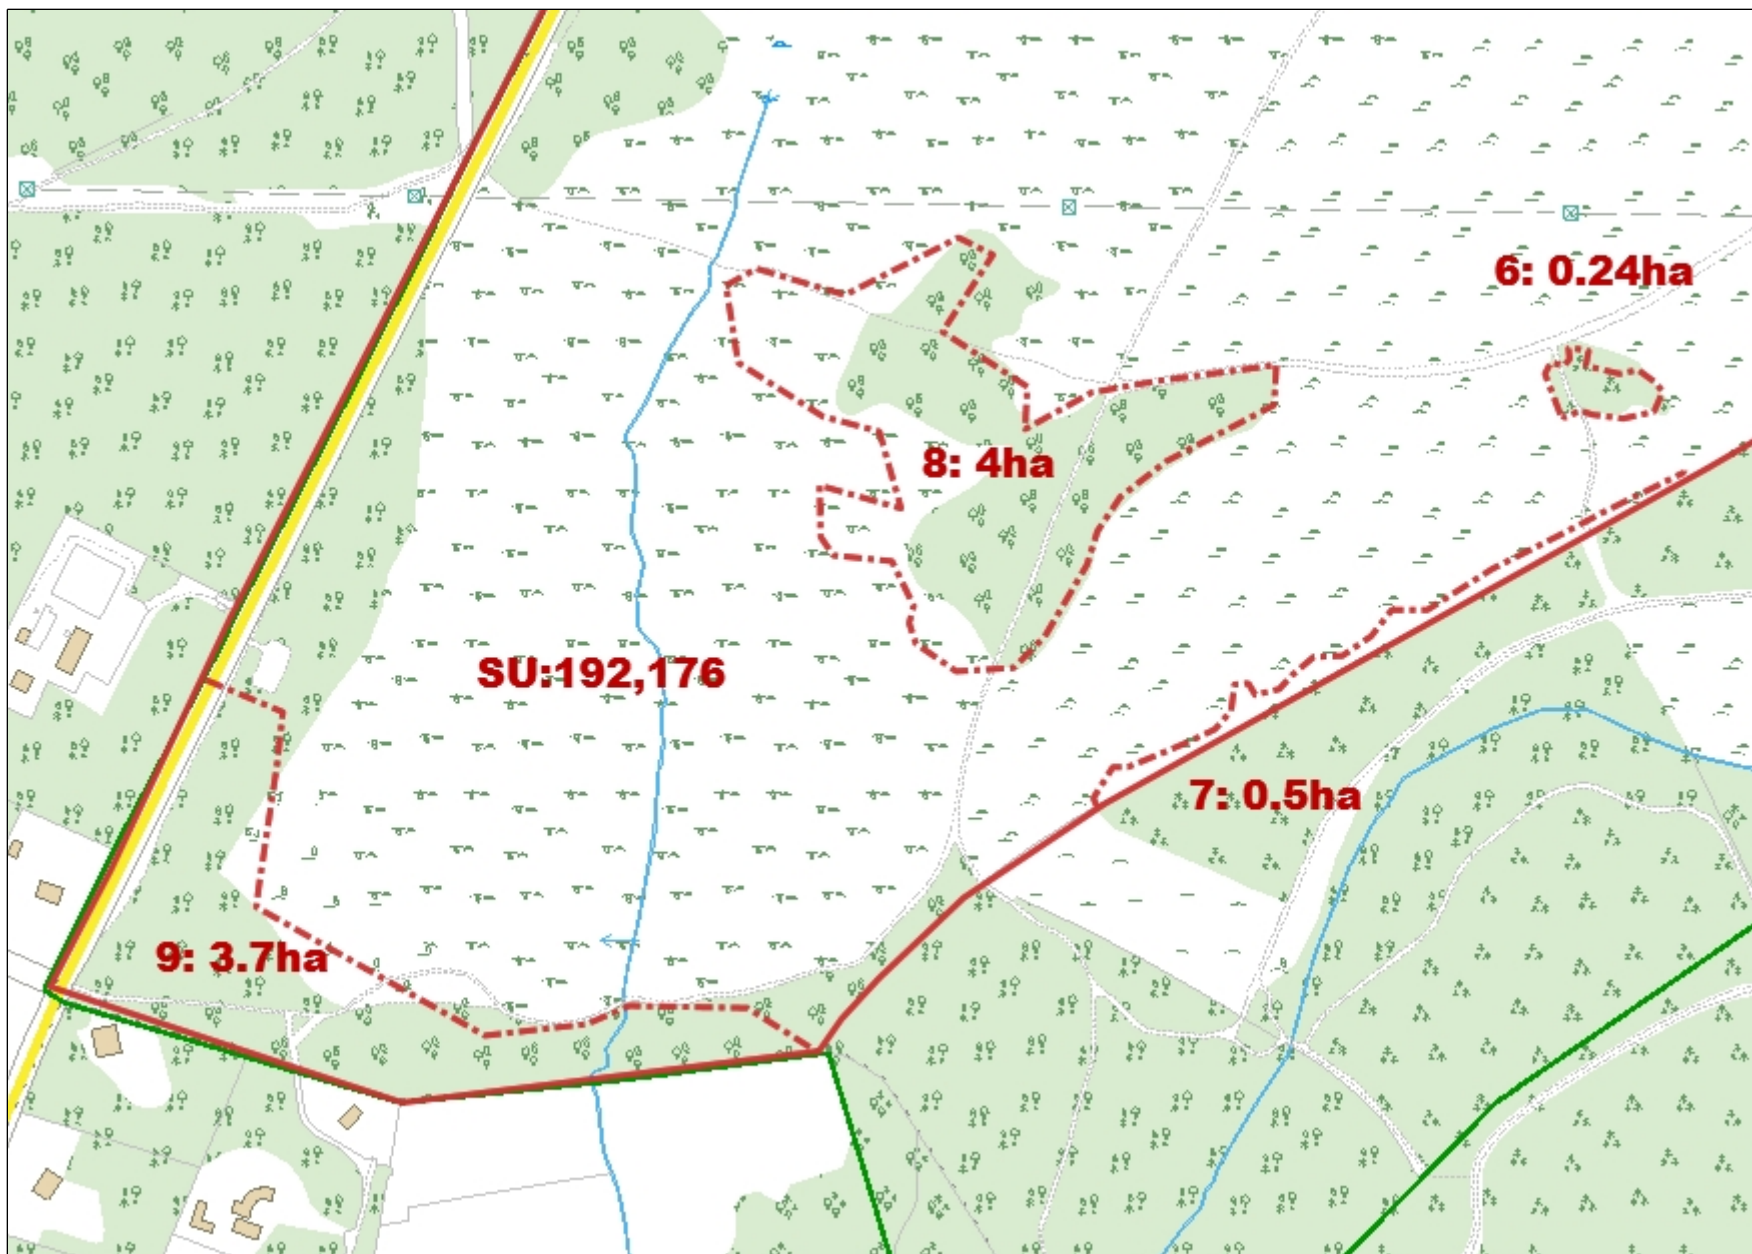

## Legend

□ NT Ownership (GB)

1: 5,000

0.2 0 0.10 0.2 Kilometers

British\_National\_Grid

© Crown copyright and database rights 2016 Ordnance Survey 100023974

This map is a user generated static output from an Intranet mapping site and is for reference only. Data layers that appear on this map may or may not be accurate, current, or otherwise reliable.

THIS MAP IS NOT TO BE USED FOR NAVIGATION

## Notes

This map was automatically generated using the National Trust GIS Browser